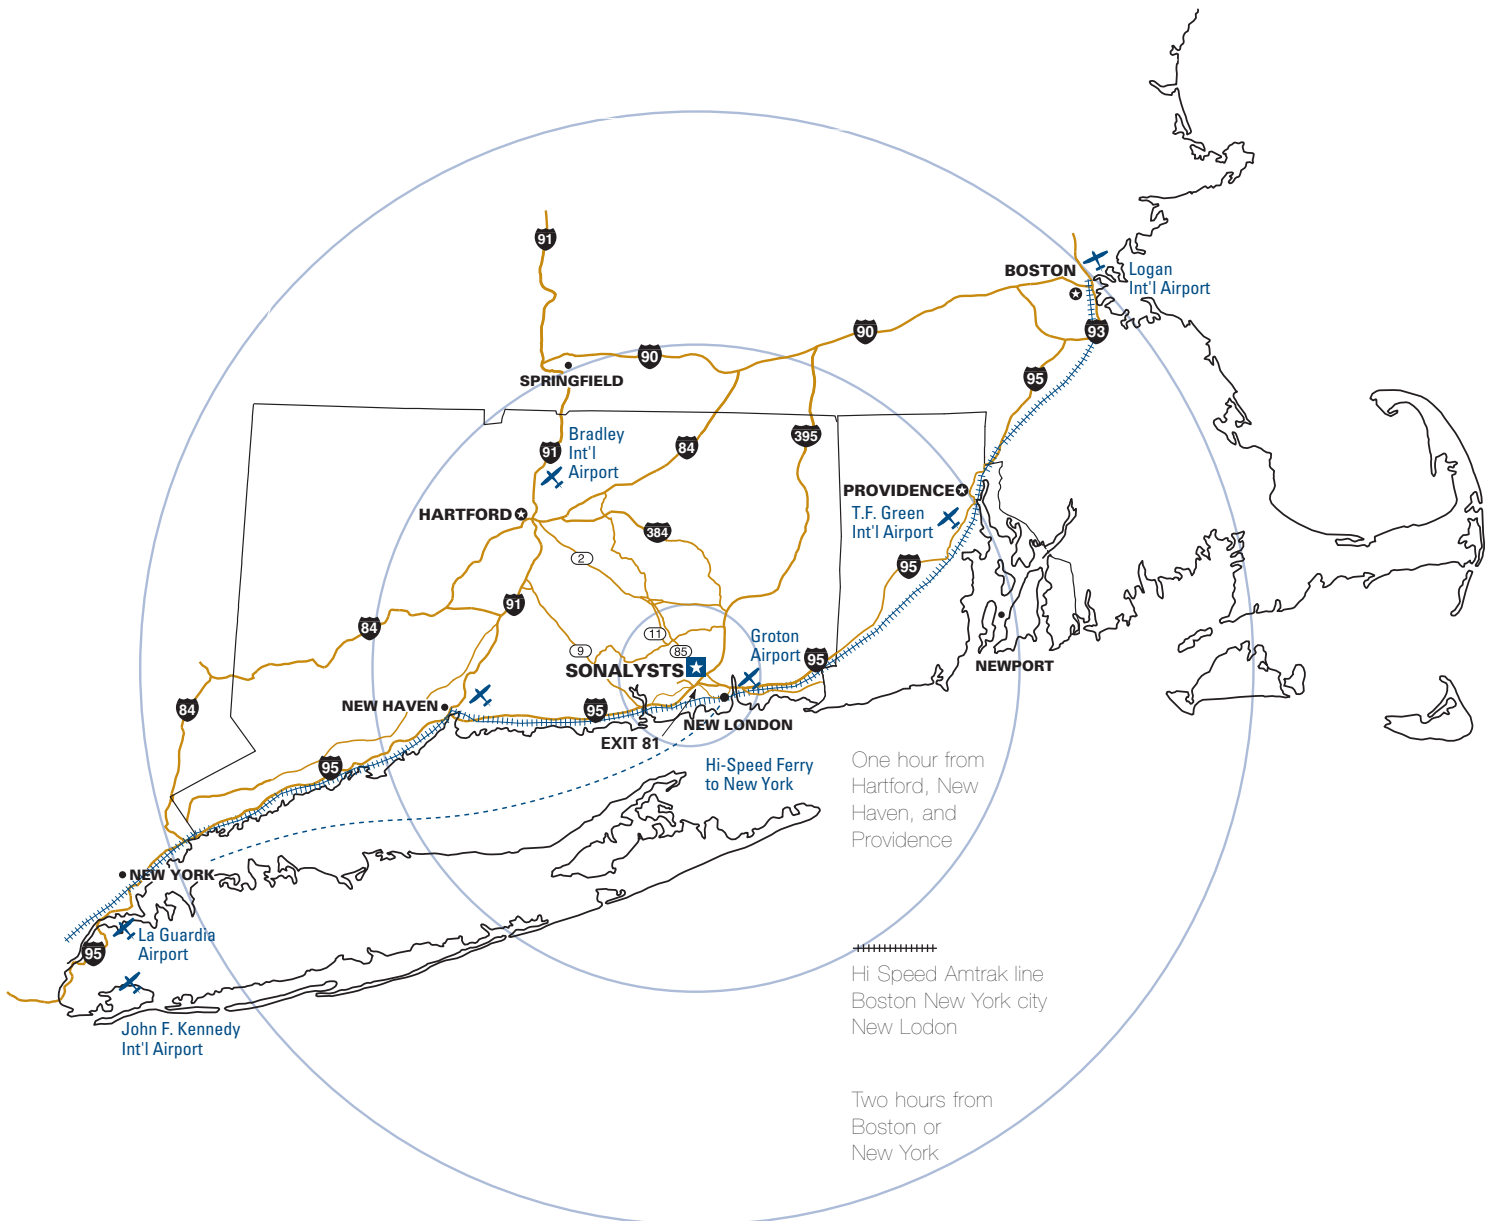

DIRECTIONS TO SONALYSTS

FROM NEW YORK / NEW HAVEN:

I 95 North to Exit 81, take 3 consecutive lefts onto Parkway North. Sonalysts is on the right. Please enter at the red, brick building.

FROM BOSTON/ PROVIDENCE:

I 95 South to Exit 81. Go left at stop sign, go straight through light. Sonalysts is on the right. Please enter at the red, brick building.

FROM HARTFORD/ SPRINGFIELD:

I 91 South to Route 9 South, to I 95 North to exit 81. Take 3 consecutive lefts onto Parkway North. Sonalysts is on the right. Please enter at the red, brick building.